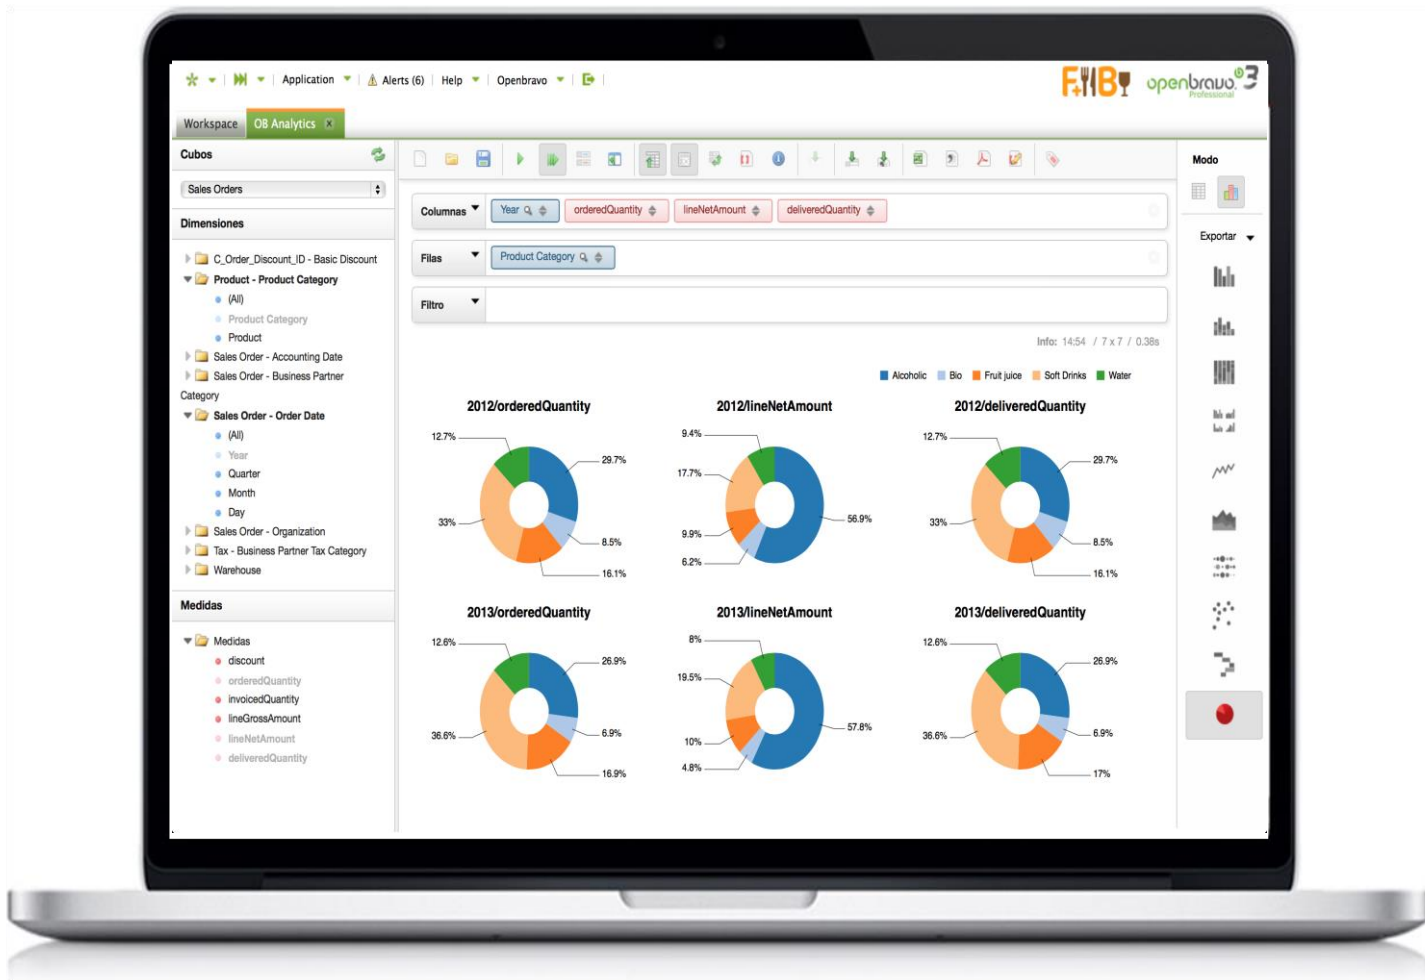

The Preferred Business Platform

openbravo[®]

P. Lambardi

pasquale.lambardi@relatech.com

Graphene (credit: University of Bath)

ERP trends

1. **User experience** is more important than ever
2. **Embedded analytics** required for better decision making
3. **Mobile and Cloud** are leading the change and are very rapidly gaining ground

The Preferred ERP Platform

Our ERP platform offers an unmatched combination of

- **A flexible and easily extendible development platform, web, mobile and cloud ready**

with

- **horizontal ERP functionality embedded**

To power your ideas for building smart enterprise solutions

Be Differentiated – Broad standard ERP functionality

Be Truly Agile with embedded Analytics

Business Tip

Did you know that?

70%

of the companies that were on the Fortune 1000 list a mere ten years ago have now vanished, unable to adapt to changes ⁽¹⁾