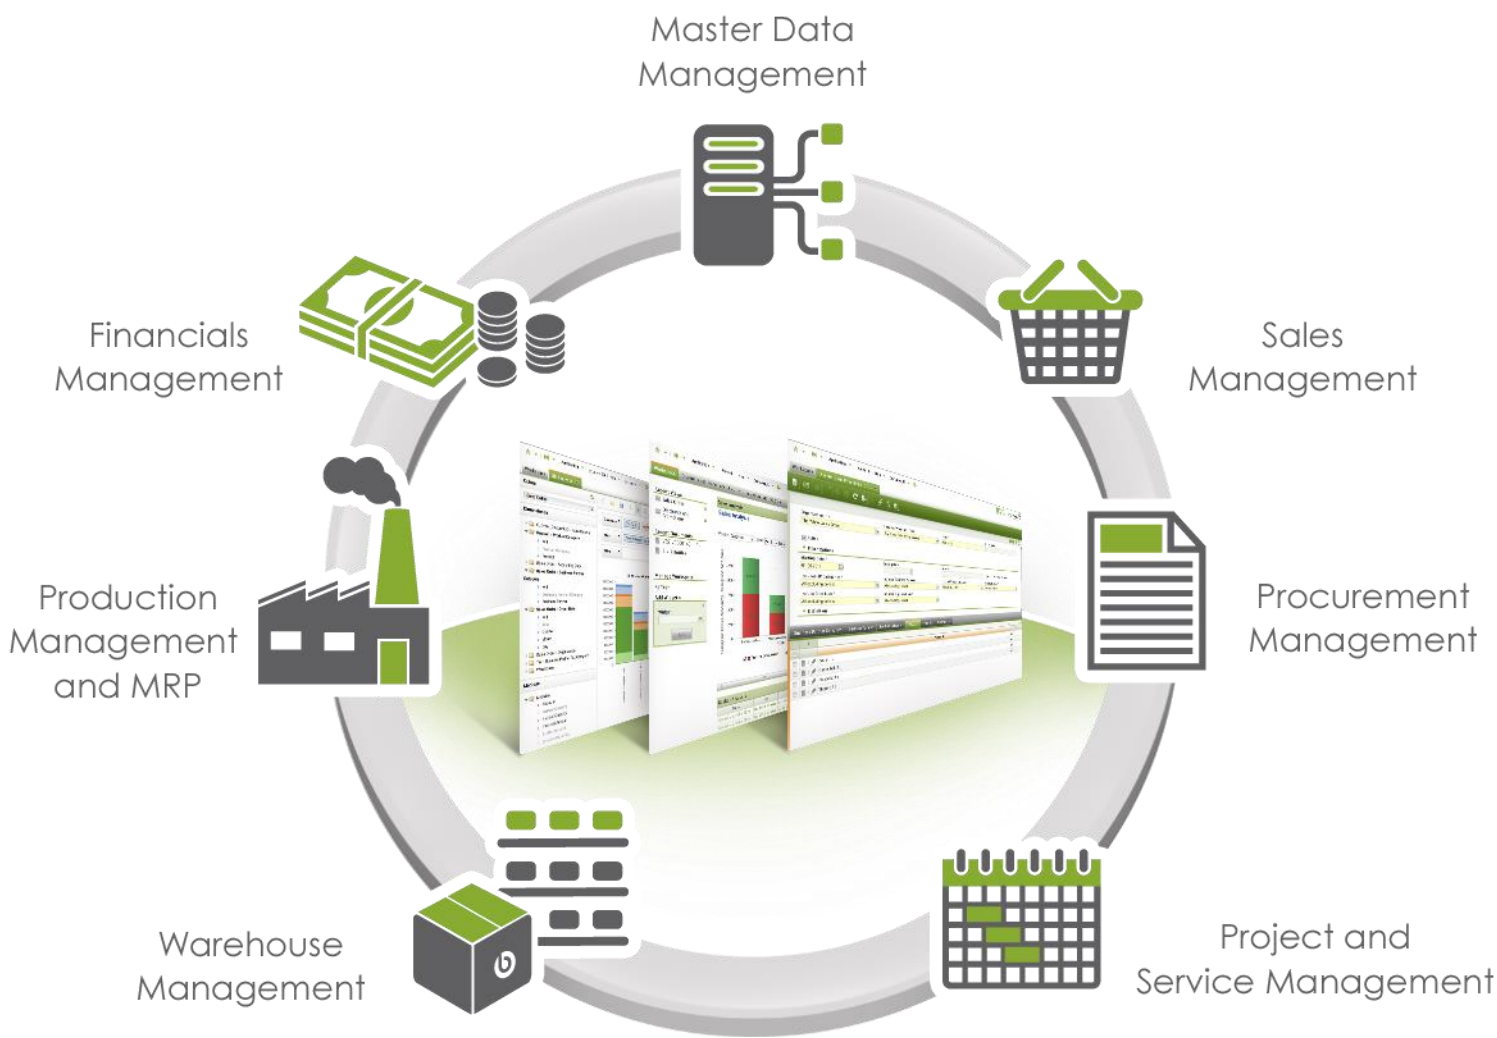

The Preferred Business Platform

openbravo[®]

P. Lambardi

pasquale.lambardi@relatech.com

Graphene (credit: University of Bath)

ERP trends

1. **User experience** is more important than ever
2. **Embedded analytics** required for better decision making
3. **Mobile and Cloud** are leading the change and are very rapidly gaining ground

The Preferred ERP Platform

Our ERP platform offers an unmatched combination of

- **A flexible and easily extendible development platform, web, mobile and cloud ready**

with

- **horizontal ERP functionality embedded**

To power your ideas for building smart enterprise solutions

Be Differentiated – Broad standard ERP functionality

Be Truly Agile with embedded Analytics

Business Tip

Did you know that?

70%

of the companies that were on the Fortune 1000 list a mere ten years ago have now vanished, unable to adapt to changes ⁽¹⁾

(1) Source. Forrester.

The Preferred ERP Platform – Technology Overview